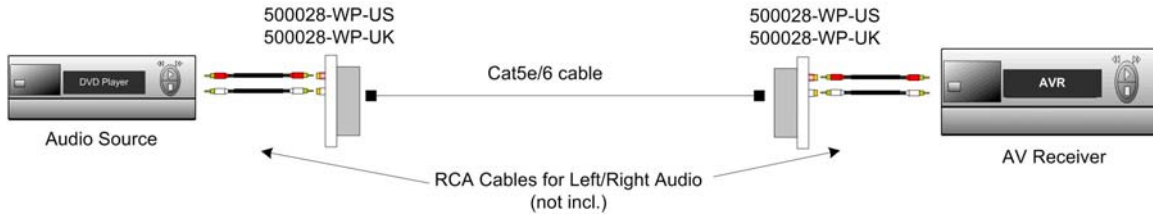

Stereo Hi-Fi Wall Balun 500028-WP-UK

Typical Application

MuxLab Inc.

8495 Dalton Road, Mount Royal, Quebec, H4T 1V5

Tel: (+1) 514 905 0588 Fax: (+1) 514 905 0589

Toll Free: 877 689-5228

E-mail: videoease@muxlab.com

URL: www.muxlab.com