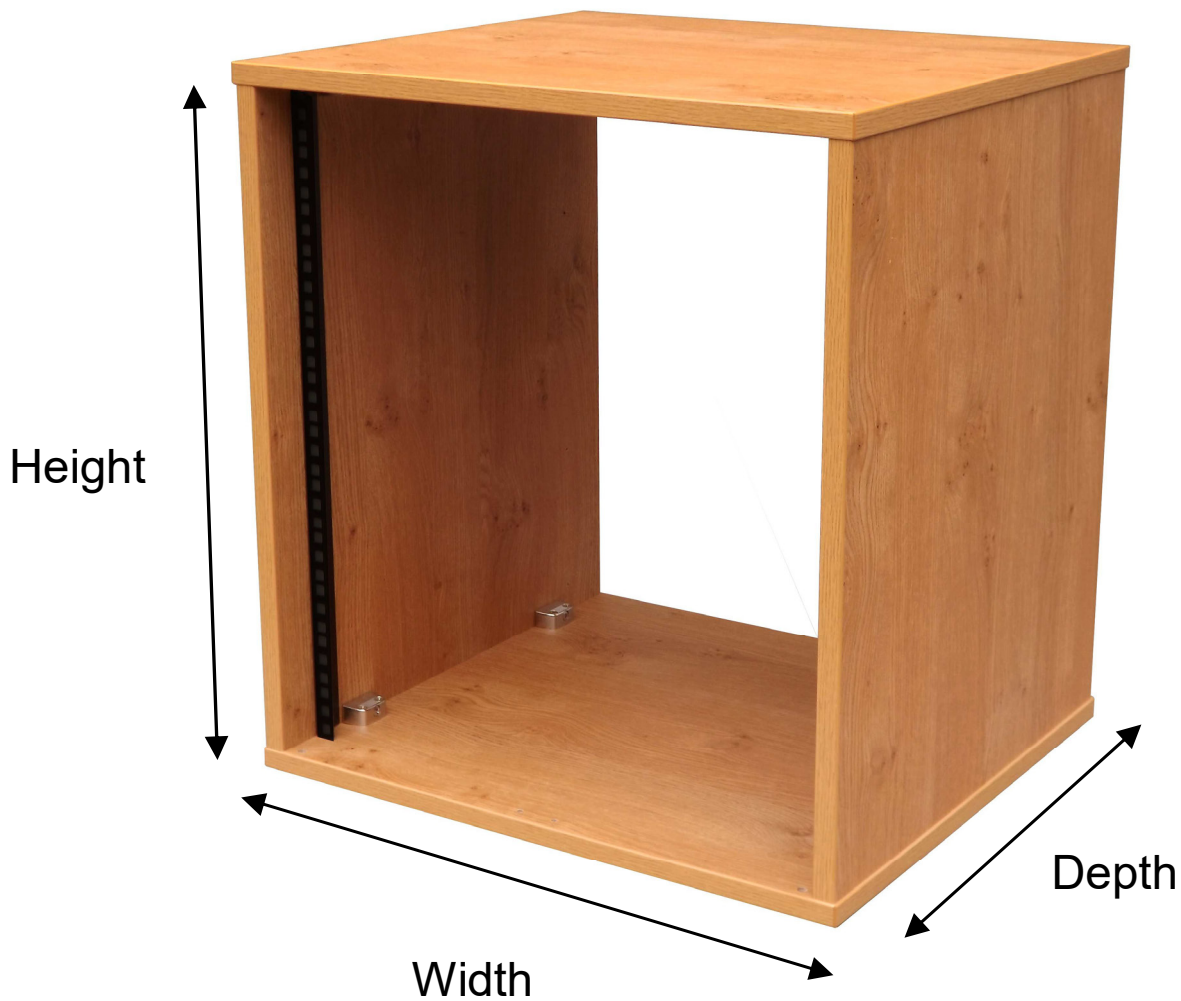

R8600 - Credenza Wood Rack Series

*Made from 18mm / 0.7"
high quality laminated board*

	Rack Units	Description	Height	Depth	Width
R8600-250-1U	1U	Rack Sleeve	85mm / 3.35"	250mm / 9.84"	531mm / 20.9"
R8600-250-2U	2U	Rack Sleeve	129mm / 5.08"		
R8600-250-3U	3U	Rack Sleeve	174mm / 6.85"		
R8600-250-4U	4U	Rack Cabinet	219mm / 8.62"		
R8600-450-4U	4U	Rack Cabinet	219mm / 8.62"	470mm / 18.5"	531mm / 20.9"
R8600-450-6U	6U	Rack Cabinet	308mm / 12.12"		
R8600-450-8U	8U	Rack Cabinet	397mm / 15.63"		
R8600-450-12U	12U	Rack Cabinet	575mm / 20.35"		
R8600-450-16U	16U	Rack Cabinet	750mm / 29.53"		
R8600-450-18U	18U	Rack Cabinet	841mm / 33.11"		