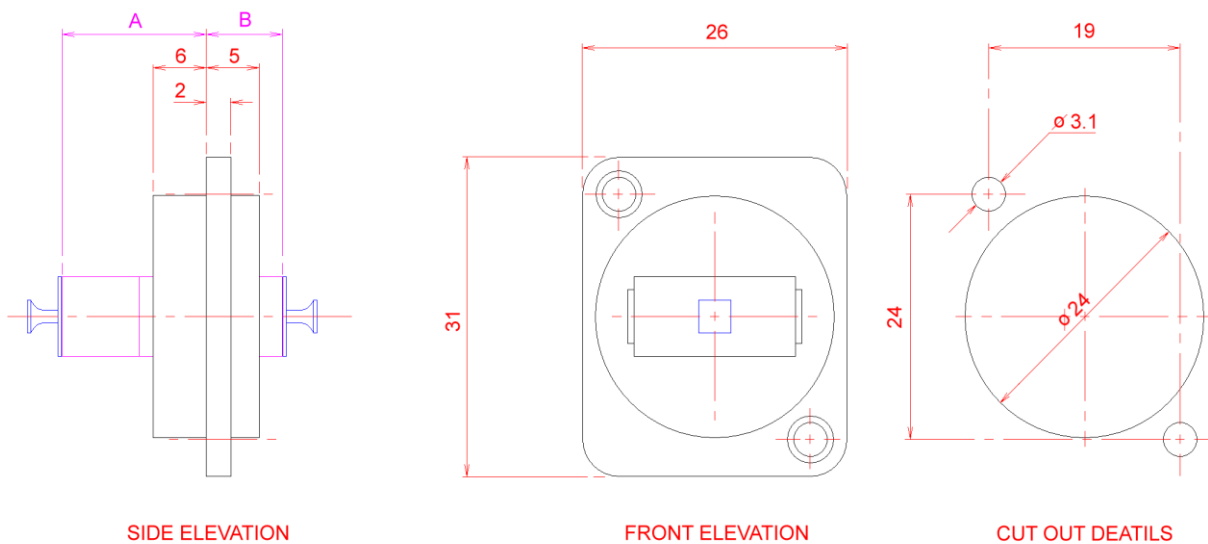

SENKO FIBRE OPTIC FEEDTHROUGH COUPLERS - Dimensions

SIDE ELEVATION

FRONT ELEVATION

CUT OUT DEATILS

All dimensions in mm

Not To Scale

	A	B
LC Feedthrough	22	7
SC Feedthrough	21	7
ST Feedthrough	11	13
E2000 Feedthrough	26	14

Dimension A & B from back of universal plate to connector extremity, (dust cap removed).
 LC & SC feedthrough, front dustcap on 40mm long plastic captive strap.
 ST feedthrough, front dustcap on 60mm long chain.
 ST feedthrough, no 6mm back platform/extrusion.