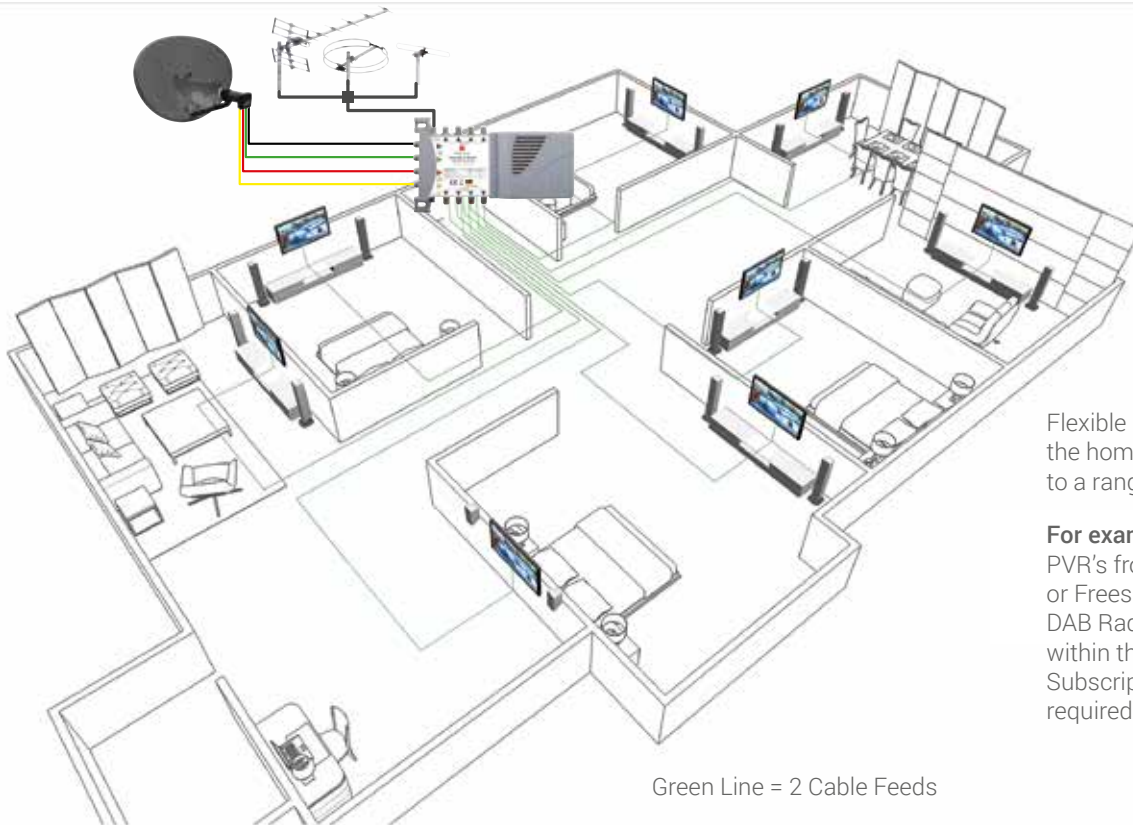

TRIAX

Increase the number of points around the home

- with TRIAX ECO Multiswitches.

Flexible living throughout the home with full access to a range of services.

For example, a mix of PVR's from Sky, Freeview or Freesat, plus HD TV's or DAB Radio at any location within the home. Subscription may be required for some services.

Green Line = 2 Cable Feeds

Providing full access to Satellite, Terrestrial and Radio Services and specifically designed for the UK Residential sector.

Switches are available in 5 sizes up to 32 outputs, offering a maximum of 16 independent points. (Two cables are required at each location where PVR functionality is required).

The switch is compatible with Quad and Quattro LNBS and can be used with existing Satellite dishes, TV and Radio aerials.

The small and compact design features low power consumption from a built-in UK power supply and includes a power on indicator.

This high quality, installer friendly range has been designed and manufactured in Europe and requires minimal adjustment upon installation.

Where to use:

- Homes requiring an increasing number of TV points
- House of Multiple Occupation (HMO) / Landlord Lettings

The Complete Range

318109	TMS 508 SE-AQ BS	5 In / 8 Out
318117	TMS 512 SE-AQ BS	5 In / 12 Out
318125	TMS 516 SE-AQ BS	5 In / 16 Out
318131	TMS 524 SE-AQ BS	5 In / 24 Out
318141	TMS 532 SE-AQ BS	5 In / 32 Out

triaux.uk/multiswitches