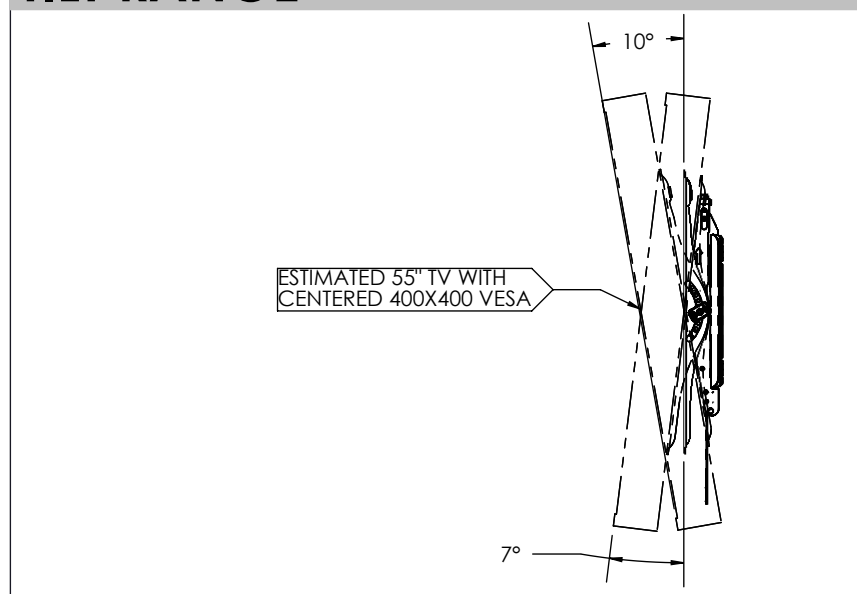

3-D

WALL PLATE

FRONT VIEW

TILT RANGE

WALL PLATE OPENING

SIDE VIEW - HEIGHT ADJUSTMENT

SIDE VIEW - DEPTH