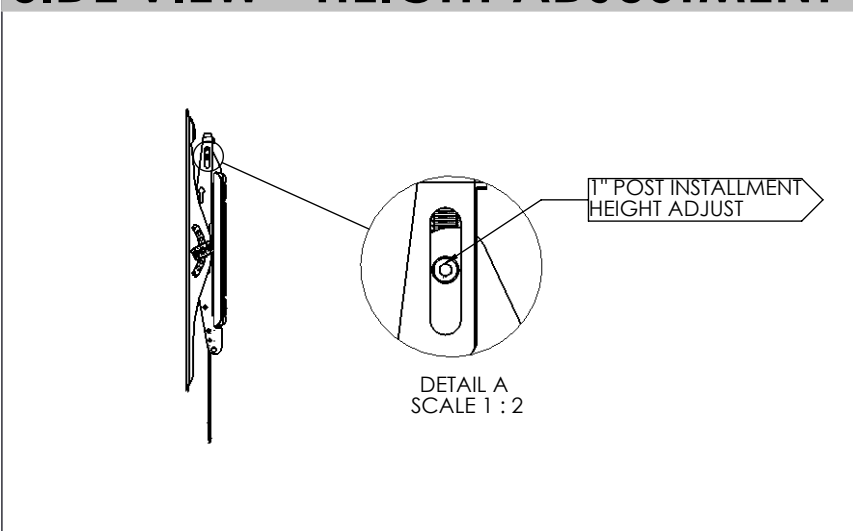

3-D

WALL PLATE

FRONT VIEW

TILT RANGE

WALL PLATE OPENING

SIDE VIEW - HEIGHT ADJUSTMENT

SIDE VIEW - DEPTH