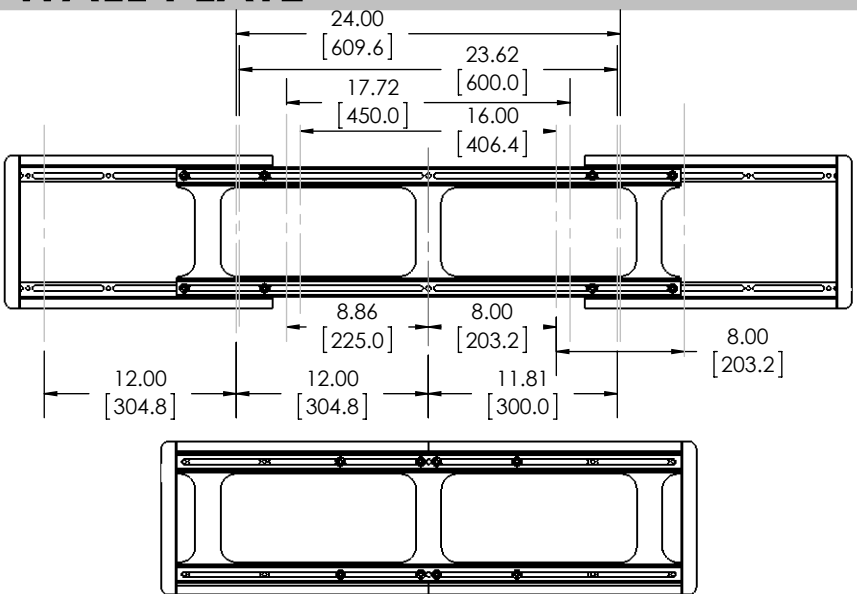

TV INTERFACE

SANUS®

XL Tilt w/ Expanding WP 6805-002164-XXX

THE INFORMATION AND DESIGNS CONTAINED IN THIS DRAWING ARE CONFIDENTIAL AND THE PROPRIETARY PROPERTY OF MILESTONE AV TECHNOLOGIES NEITHER THIS DESIGN NOR ANY INFORMATION CONTAINED IN THIS DRAWING MAY BE REPRODUCED OR DISCLOSED TO OTHERS WITHOUT THE EXPRESS WRITTEN CONSENT OF MILESTONE AV TECHNOLOGIES. 本图纸所包含的信息和设计均系Milestone机密和知识产权，本图纸包含的设计和信息的在未经Milestone允许情况下均不得复制或泄露

3-D

WALL PLATE

FRONT VIEW

TILT RANGE

WALL PLATE OPENING

SIDE VIEW - HEIGHT ADJUSTMENT

SIDE VIEW - DEPTH