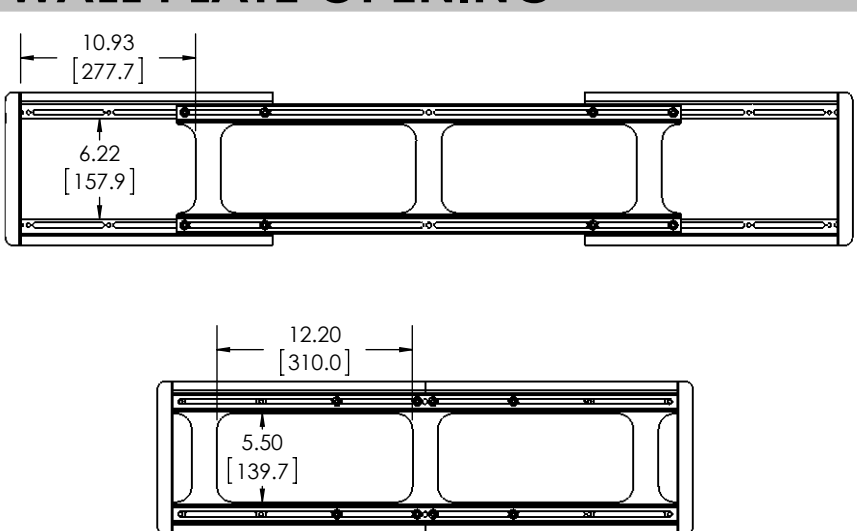

3-D

WALL PLATE

FRONT VIEW

TILT RANGE

WALL PLATE OPENING

SIDE VIEW - HEIGHT ADJUSTMENT

SIDE VIEW - DEPTH