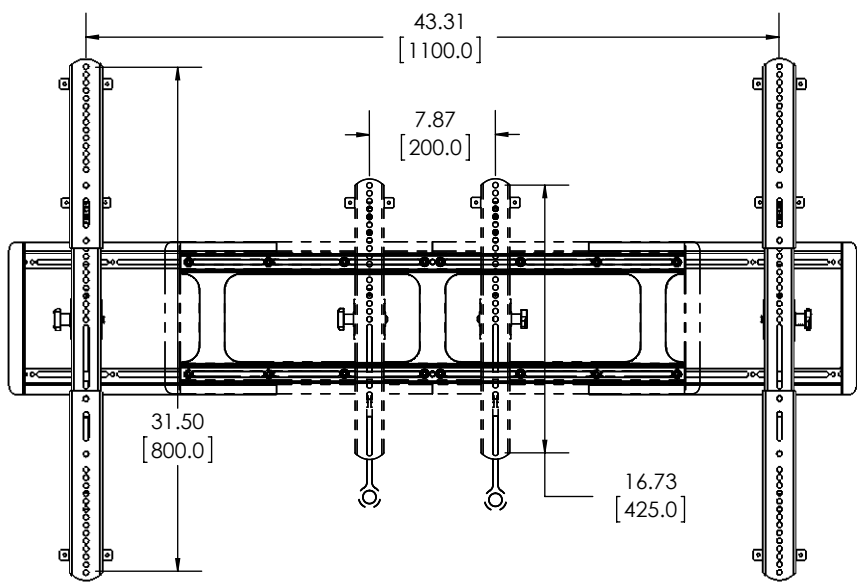

TV INTERFACE

SANUS®

XL Tilt w/ Expanding WP 6805-002164-XXX

THE INFORMATION AND DESIGNS CONTAINED IN THIS DRAWING ARE CONFIDENTIAL AND THE PROPRIETARY PROPERTY OF MILESTONE AV TECHNOLOGIES NEITHER THIS DESIGN NOR ANY INFORMATION CONTAINED IN THIS DRAWING MAY BE REPRODUCED OR DISCLOSED TO OTHERS WITHOUT THE EXPRESS WRITTEN CONSENT OF MILESTONE AV TECHNOLOGIES. 本图纸所包含的信息和设计均系Milestone机密和知识产权，本图纸包含的设计和信息的在未经Milestone允许情况下均不得复制或泄露

3-D

WALL PLATE

FRONT VIEW

TILT RANGE

WALL PLATE OPENING

SIDE VIEW - HEIGHT ADJUSTMENT

SIDE VIEW - DEPTH