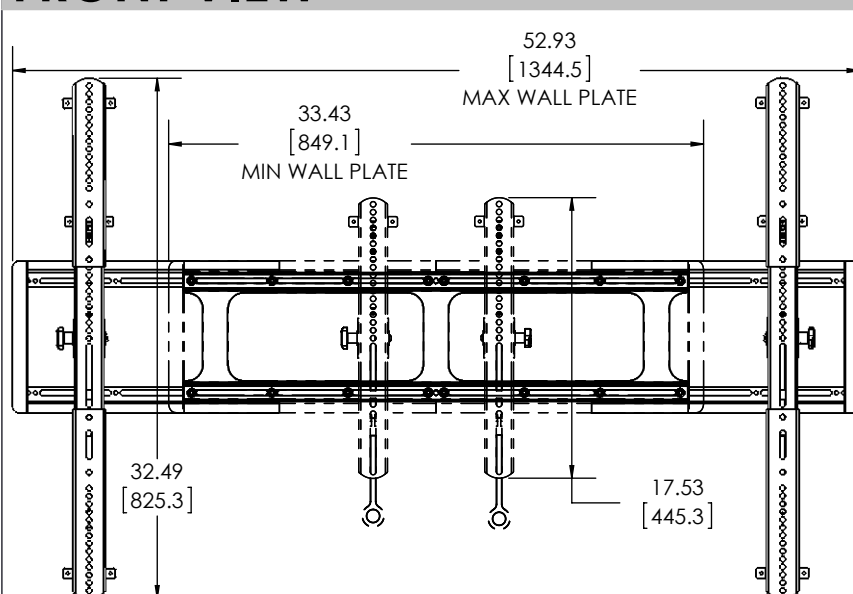

TV INTERFACE

SANUS®

XL Tilt w/ Expanding WP 6805-002164-XXX

THE INFORMATION AND DESIGNS CONTAINED IN THIS DRAWING ARE CONFIDENTIAL AND THE PROPRIETARY PROPERTY OF MILESTONE AV TECHNOLOGIES NEITHER THIS DESIGN NOR ANY INFORMATION CONTAINED IN THIS DRAWING MAY BE REPRODUCED OR DISCLOSED TO OTHERS WITHOUT THE EXPRESS WRITTEN CONSENT OF MILESTONE AV TECHNOLOGIES. 本图纸所包含的信息和设计均系Milestone机密和知识产权，本图纸包含的设计和信息的在未经Milestone允许情况下均不得复制或泄露

3-D

WALL PLATE

FRONT VIEW

TILT RANGE

WALL PLATE OPENING

SIDE VIEW - HEIGHT ADJUSTMENT

SIDE VIEW - DEPTH