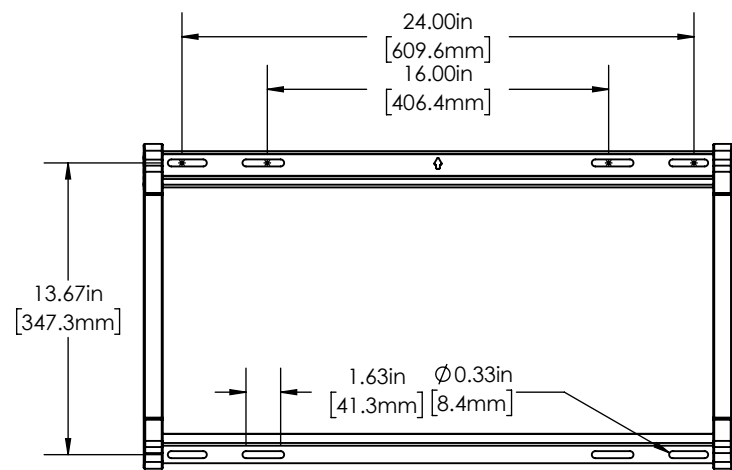

3-D

WALL PLATE

TOP VIEW - EXTENDED

SIDE VIEW - EXTENDED

FULLY ASSEMBLED MOUNT

TOP VIEW - RETRACTED

SIDE VIEW RETRACTED

WALL IS ON RIGHT