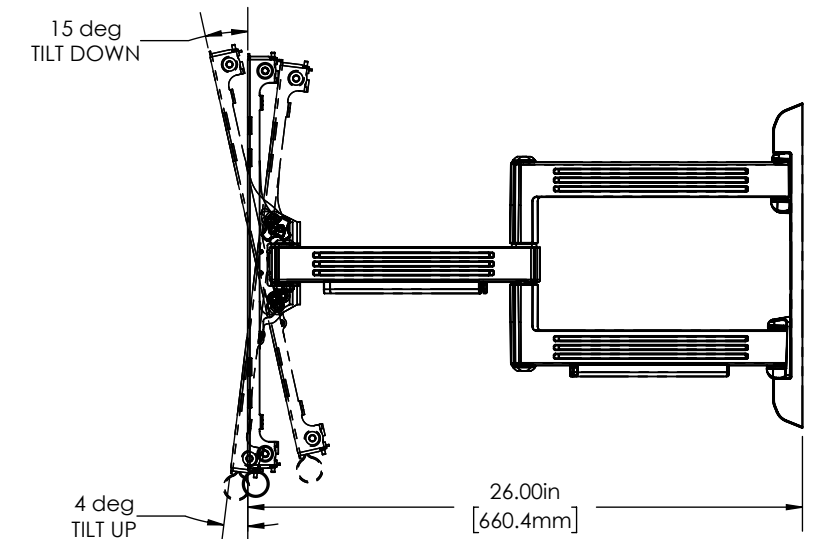

3-D

WALL PLATE

TOP VIEW - EXTENDED

SIDE VIEW - EXTENDED

FULLY ASSEMBLED MOUNT

TOP VIEW - RETRACTED

SIDE VIEW RETRACTED

WALL IS ON RIGHT

LARGE FULL MOTION 6805-002347-XXX