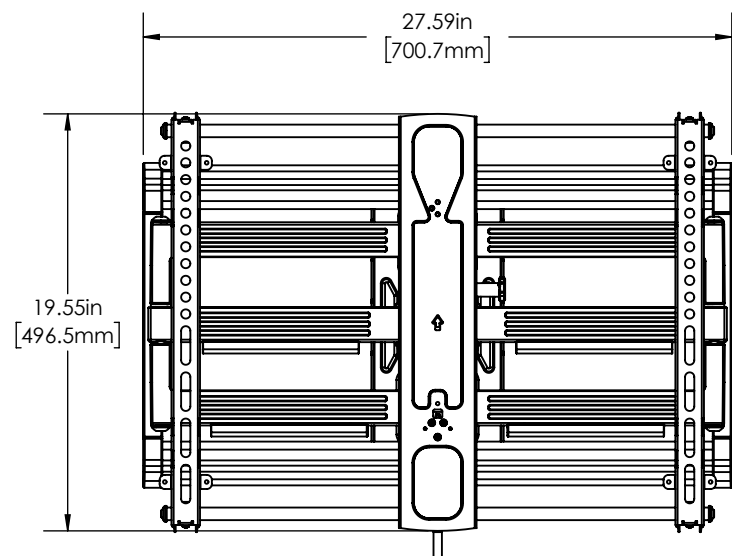

3-D

WALL PLATE

TOP VIEW - EXTENDED

SIDE VIEW - EXTENDED

FULLY ASSEMBLED MOUNT

TOP VIEW - RETRACTED

SIDE VIEW RETRACTED

WALL IS ON RIGHT

LARGE FULL MOTION 6805-002347-XXX