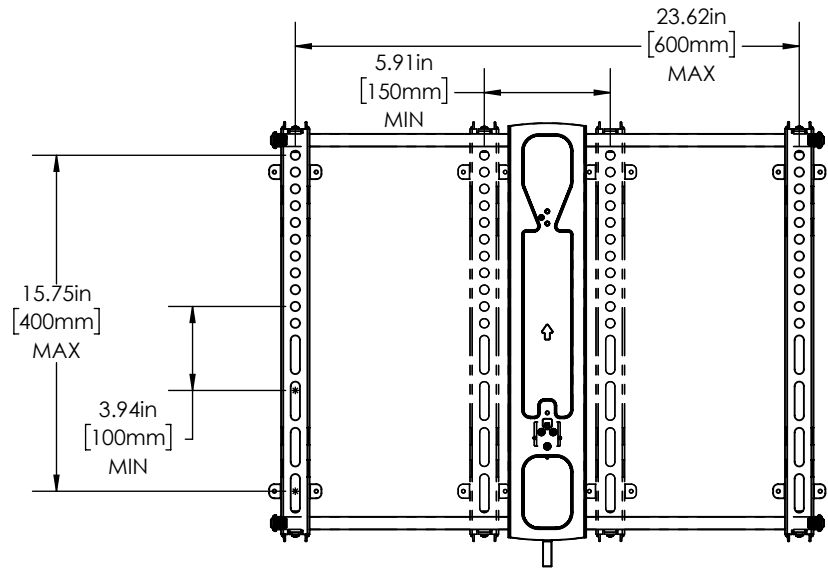

TV INTERFACE