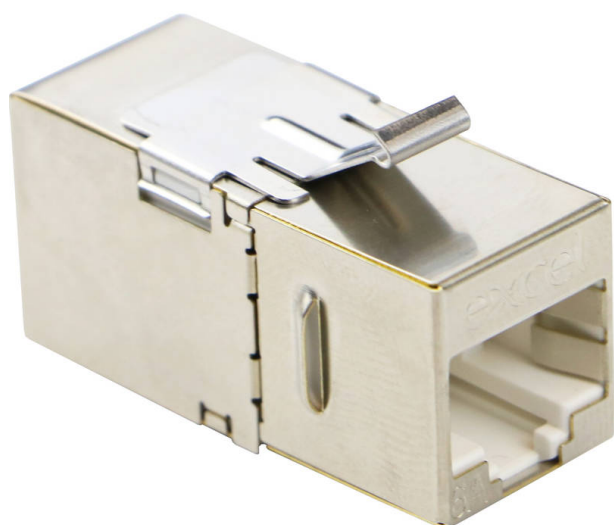

# Excel Category 6A (FTP) 180 Degree Keystone Through Coupler

Item Code: 100-107

excel  
without compromise.

✕ Standard Keystone fitting

✕ Category 6A FTP

✕ 180 degree configuration

✕ Suitable for both screened and unshielded systems

✕ Standard RJ45 connection both ends

✕ Maintains channel performance

## Product Overview

Excel range of Category 6A Through Couplers provides RJ45 in/out connections, allowing channels to be extended where required. Standard Keystone Jack profile, so fits all Keystone panels and outlets.

## Product Specifications

Feature	Values
Construction type	Straight
Type of connector	2x RJ45
Category	6A (IEC)
Model	Jack/Jack
Type of fastening	Engage (snap)