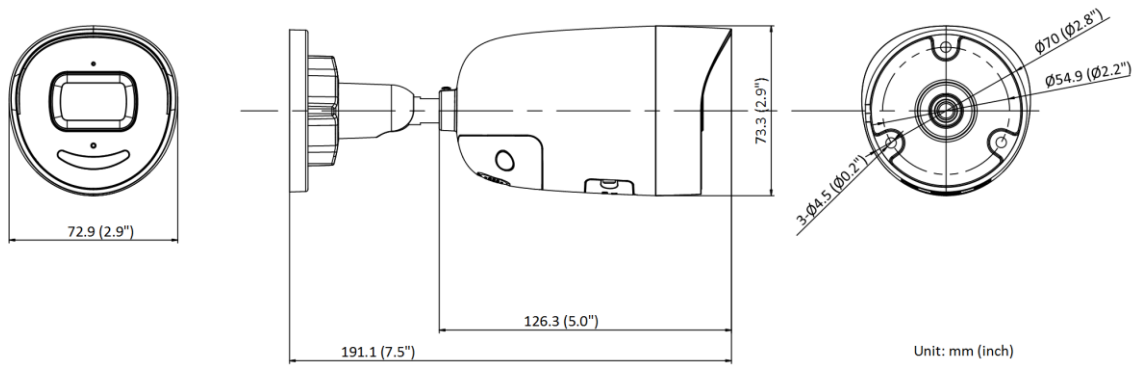

Dimension

Accessory

DS-1280ZJ-XS

Junction Box

Distributed by

HIKVISION®

Headquarters

No.555 Qianmo Road, Binjiang District,
Hangzhou 310051, China
T +86-571-8807-5998
overseasbusiness@hikvision.com

Hikvision USA
T +1-909-895-0400
sales.usa@hikvision.com

Hikvision Australia
T +61-2-8599-4233
salesau@hikvision.com

Hikvision India
T +91-22-28469900
sales@pramahikvision.com

Hikvision Canada
T +1-866-200-6690
sales.canada@hikvision.com

Hikvision Thailand
T +662-275-9949
sales.thailand@hikvision.com

Hikvision Europe
T +31-23-5542770
sales.eu@hikvision.com

Hikvision Italy
T +39-0438-6902
info.it@hikvision.com

Hikvision Brazil
T +55 11 3318-0050
Latam.support@hikvision.com

Hikvision Turkey
T +90 (216)521 7070- 7074
sales.tr@hikvision.com

Hikvision Malaysia
T +601-7652-2413
sales.my@hikvision.com

Hikvision UK & Ireland
T +01628-902140
sales.uk@hikvision.com

Hikvision South Africa
Tel: +27 (10) 0351172
sale.africa@hikvision.com

Hikvision France
T +33(0)1-85-330-450
info.fr@hikvision.com

Hikvision Kazakhstan
T +7-727-9730667
nikia.panfilov@hikvision.ru

Hikvision Vietnam
T +84-974270888
sales.vt@hikvision.com

Hikvision UAE
T +971-4-4432090
salesme@hikvision.com

Hikvision Singapore
T +65-6684-4718
sg@hikvision.com

Hikvision Spain
T +34-91-737-16-55
info.es@hikvision.com

Hikvision Tashkent
T +99-87-1238-9438
uzb@hikvision.ru

Hikvision Hong Kong
T +852-2151-1761
info.hk@hikvision.com

Hikvision Russia
T +7-495-669-67-99
saleru@hikvision.com

Hikvision Korea
T +82-(0)31-731-8817
sales.korea@hikvision.com

Hikvision Poland
T +48-22-460-01-50
info.pl@hikvision.com

Hikvision Indonesia
T +62-21-2933759
Sales.Indonesia@hikvision.com