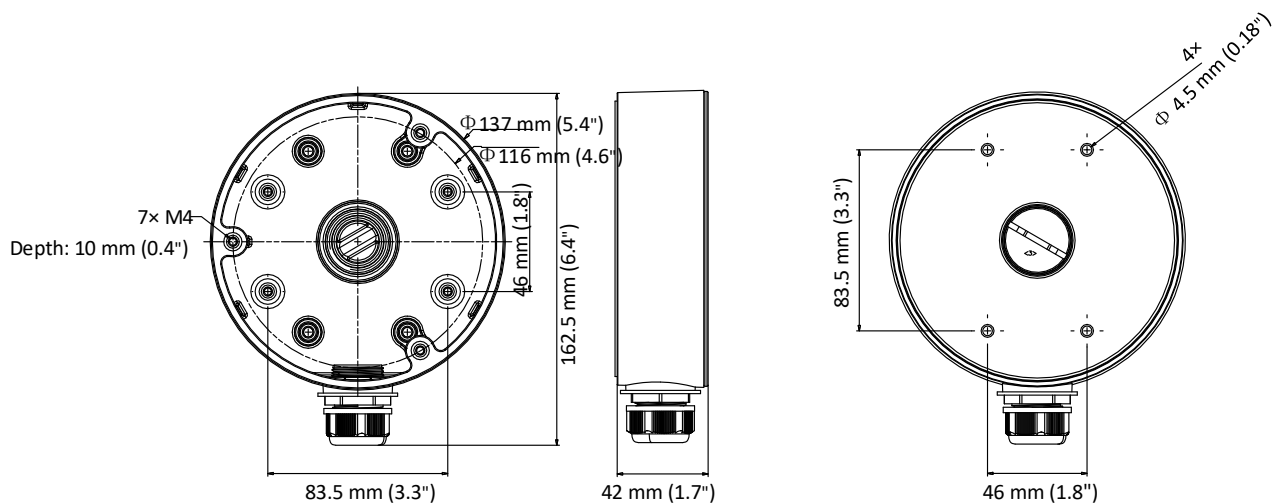

DS-1280ZJ-DM21

Junction Box for Dome Camera

Features

- Aluminum alloy material with surface spray treatment
- Side inlet and bottom inlet
- The bottom waterproof cover and the side gland nut are interchangeable
- Waterproof design

Dimension

Available Model

DS-1280ZJ-DM21

Parameter

Model	DS-1280ZJ-DM21
Parameters	Junction Box for Dome Camera
Appearance	Hikvision White
Material	Aluminum Alloy
Dimension	$\Phi 137$ mm \times 42 mm (5.4" \times 1.7")
Weight	280 g (0.62 lb.)

Notes

- The junction box should be installed on the flat surface.
- Waterproof rubber is necessary for outdoor application.
- The wall must be capable of supporting at least 3 times as much as the total weight of the camera and the mounting bracket.
- The maximum load capacity of the junction box is 4.5 kg (9.9 lb.).