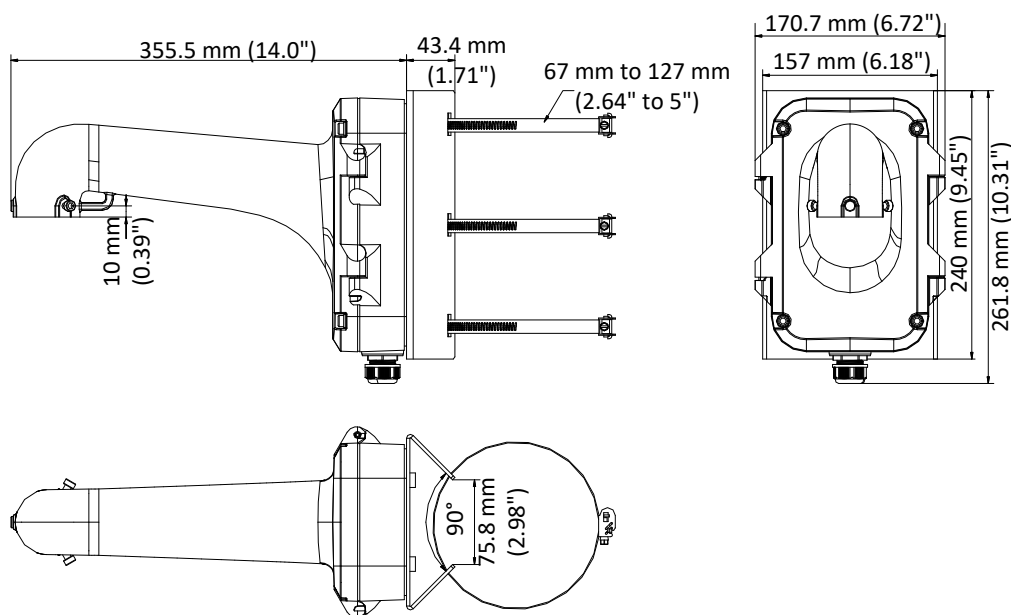

### Vertical Pole Mounting Bracket for Speed Dome

#### Feature

- Vertical pole mounting bracket with the junction box
- Aluminum alloy and steel material with surface spray treatment
- Adjustable diameter from 67 mm to 127 mm
- Supports bottom outlet and back outlet
- The hook for safety rope facilitates speed dome's installation

#### Dimension

#### Parameter

Model	DS-1604ZJ-Pole
Parameters	Vertical Pole Mounting Bracket for Speed Dome
Appearance	Hikvision White
Material	Aluminum Alloy and Steel
Dimension	355.5 mm × 261.8 mm × 170.7 mm (14" × 10.31" × 6.72")
Weight	3.8 Kg (8.38 lb.)