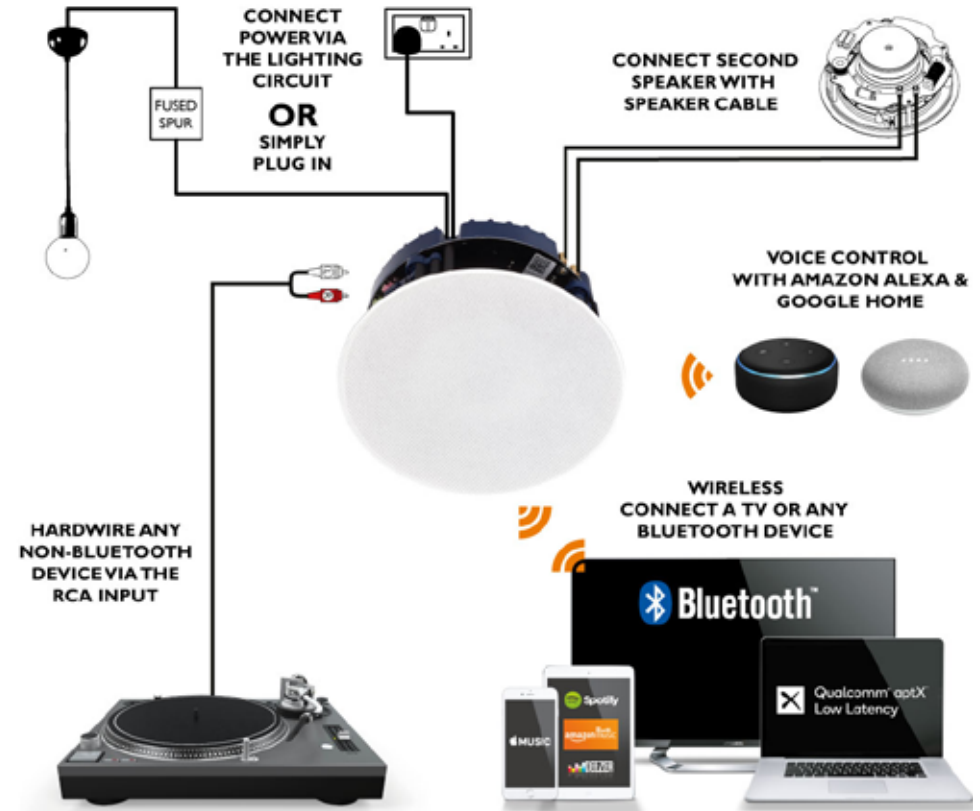

ALL-IN-ONE BLUETOOTH CEILING SPEAKERS

Seamlessly integrate audio in to any room with our innovative Lithe Audio Wireless Bluetooth Ceiling Speaker. Designed to enable high quality audio streaming from any Bluetooth-enabled device, this ceiling speaker combines amplifier, receivers and audio in a single, compact and easy to install unit.

ALL IN ONE SOLUTION SIMPLY

POWER IT. SYNC IT. PLAY IT.™

CEDIA™
MEMBER

STANDARD & IP44 RATED BATHROOM MODELS AVAILABLE

FEATURES INCLUDE:

- All-in-one solution - Amplifier & Bluetooth all built in, just add power
- Any electrician can install in 30 minutes
- Power via the lighting circuit or simply plug in
- No speaker cables in the walls
- Stereo or Mono selector
- High quality audio with pin sharp clarity
- Amazon Echo and Google Dot compatible for voice control

PERFECT FOR:

- Kitchens
- Bathrooms
- Bedrooms
- Garden rooms
- Loft conversions
- Extensions
- Offices
- Hotel rooms
- Shops

PRODUCT SPECIFICATION:

- Bluetooth 5.0
- aptX low latency chipset
- Wireless range: Up to 30 meters*
- 50W RMS power
- Woofer: 6.5" Kevlar woven cone
- Tweeter: 0.75" Titanium cone
- 210mm cut-out diameter
- Fits in 95mm ceiling depth
- THD+N<0.009%, 65Hz-20kHz

*When used with a Bluetooth 5.0 enabled device

- Impedance: 8 Ohms
- Sensitivity (1W/1m): 90dB
- Audio sample rate: 8Khz
- Volume capping switch to reduce volume by 50%
- Mono/Stereo switch
- Auto detects RCA connection for TV or external amplifier
- Frameless magnetic grille
- Power supply: DC24V / 2.5A